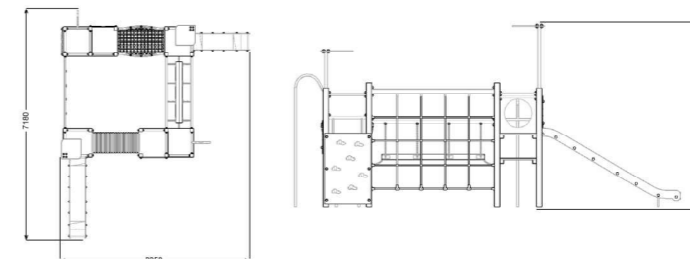

55004 | Reco 4

Dimensioni: 340x290 cm
Altezza: 410 cm
Altezza libera di caduta: 90 cm
Area di sicurezza: 33,92 m²

55005 | Reco 5

Dimensioni: 718x335 cm
Altezza: 591 cm
Altezza libera di caduta: 220 cm
Area di sicurezza: 65,90 m²

400110
WALL-HOLLA 10

400110ES
WALL-HOLLA 10 WITH END SLIDE

400110IS
WALL-HOLLA 10 WITH SIDE SLIDE

400110G
WALL-HOLLA 10 WITH GOAL

Wall-holla / An exciting play centre with several floors

Adventure-inspiring Wall-holla products are available only from Lappset. These products are available in several sizes, the largest being almost 21 metres long. Contact your local dealer for availability and specific product dimensions.