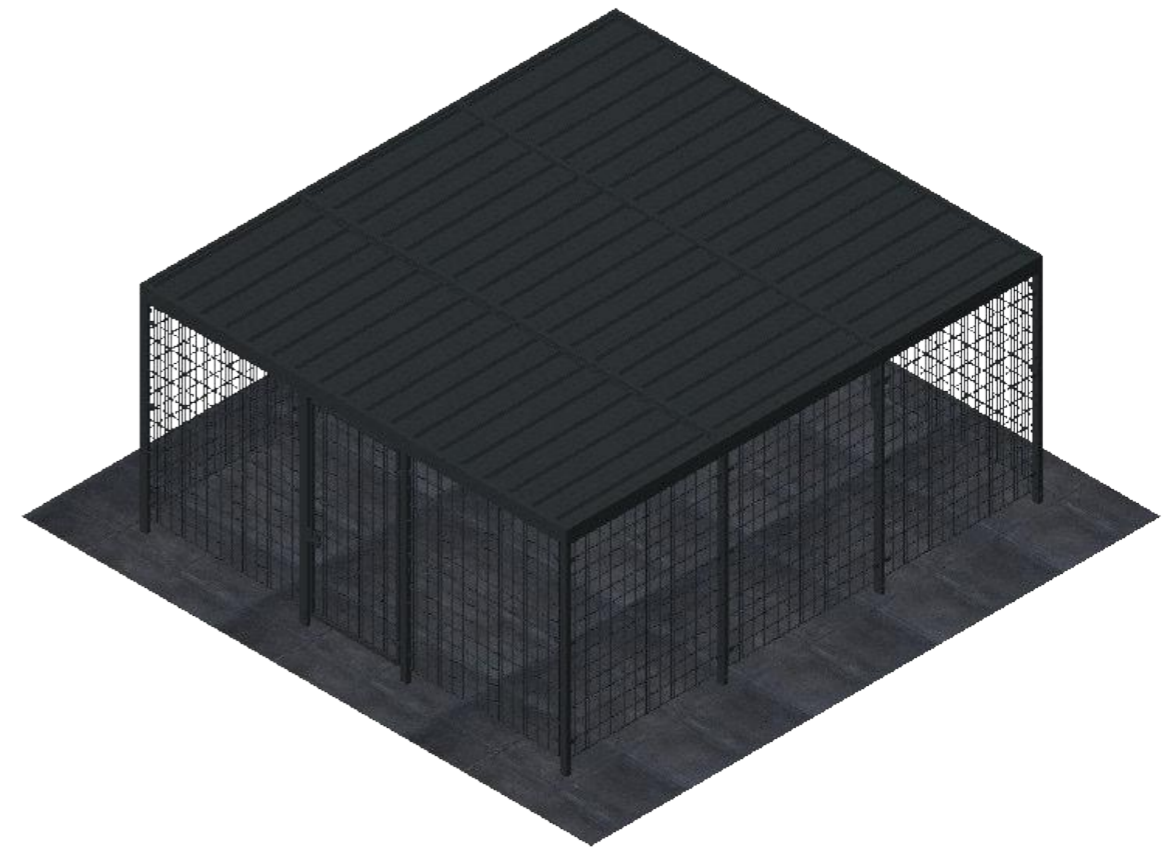

CuBic Up single-sided first, second, last section

(measurements in mm)

CuBic double-sided first, second, last section

(measurements in mm)

CuBic double-sided, 20 bicycle places

(measurements in mm)

CuBic double-sided, 32 bicycle places

(measurements in mm)

CuBic singler-sided - 10 bicycle places

(measurements in mm)

CuBic single-sided - 16 bicycle places

(measurements in mm)

CuBic single-sided first, second, last section

(measurements in mm)

CuBic Up double-sided, 40 bicycle places

(measurements in mm)

CuBic Up double-sided, 64 bicycle places

(measurements in mm)

CuBic Up double-sided first, second, last section

(measurements in mm)

CuBic Up single-sided - 20 bicycle places

(measurements in mm)

CuBic Up single-sided - 32 bicycle places

(measurements in mm)