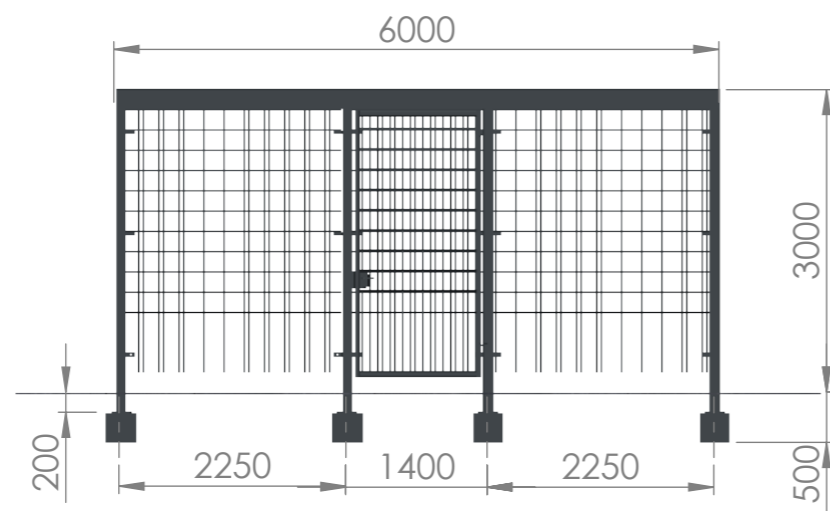

CuBic Up single-sided first, second, last section

(measurements in mm)

CuBic double-sided first, second, last section

(measurements in mm)

CuBic double-sided, 20 bicycle places

(measurements in mm)

CuBic double-sided, 32 bicycle places

(measurements in mm)

CuBic singler-sided - 10 bicycle places

(measurements in mm)

CuBic single-sided - 16 bicycle places

(measurements in mm)

CuBic single-sided first, second, last section

(measurements in mm)

CuBic Up double-sided, 40 bicycle places

(measurements in mm)

CuBic Up double-sided, 64 bicycle places

(measurements in mm)

CuBic Up double-sided first, second, last section

(measurements in mm)

CuBic Up single-sided - 20 bicycle places

(measurements in mm)

CuBic Up single-sided - 32 bicycle places

(measurements in mm)