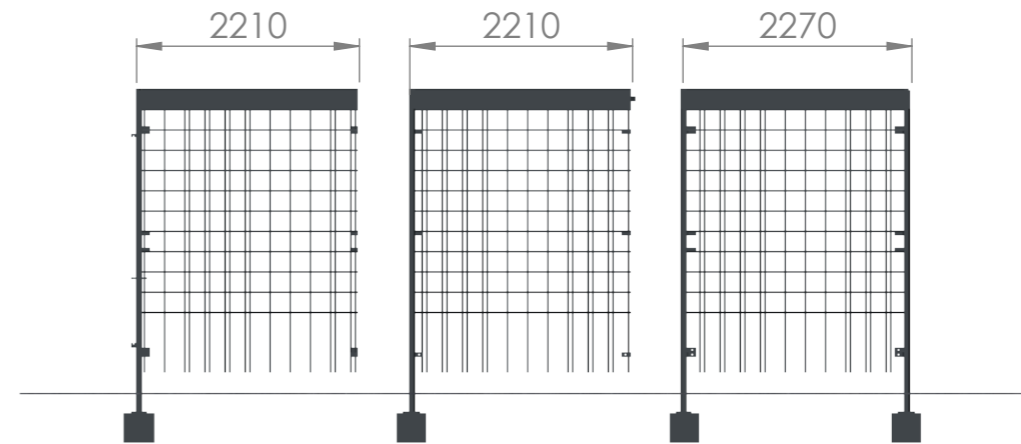

CuBic Up single-sided first, second, last section

(measurements in mm)

CuBic double-sided first, second, last section

(measurements in mm)

CuBic double-sided, 20 bicycle places

(measurements in mm)

CuBic double-sided, 32 bicycle places

(measurements in mm)

CuBic singler-sided - 10 bicycle places

(measurements in mm)

CuBic single-sided - 16 bicycle places

(measurements in mm)

CuBic single-sided first, second, last section

(measurements in mm)

CuBic Up double-sided, 40 bicycle places

(measurements in mm)

CuBic Up double-sided, 64 bicycle places

(measurements in mm)

CuBic Up double-sided first, second, last section

(measurements in mm)

CuBic Up single-sided - 20 bicycle places

(measurements in mm)

CuBic Up single-sided - 32 bicycle places

(measurements in mm)