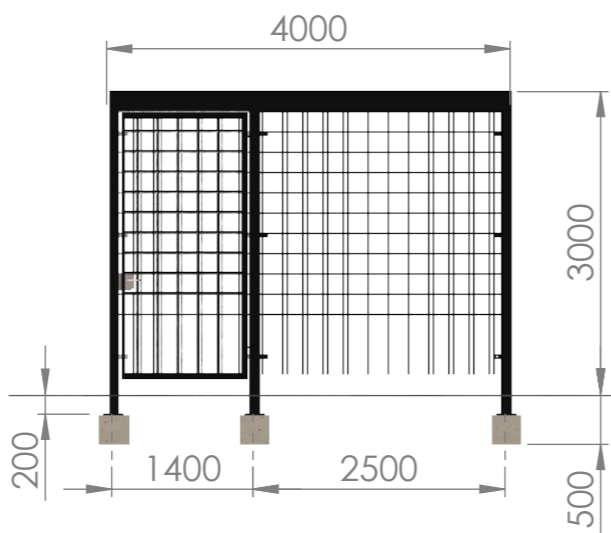

CuBic Up single-sided first, second, last section

(measurements in mm)

CuBic double-sided first, second, last section

(measurements in mm)

CuBic double-sided, 20 bicycle places

(measurements in mm)

CuBic double-sided, 32 bicycle places

(measurements in mm)

CuBic singler-sided - 10 bicycle places

(measurements in mm)

CuBic single-sided - 16 bicycle places

(measurements in mm)

CuBic single-sided first, second, last section

(measurements in mm)

CuBic Up double-sided, 40 bicycle places

(measurements in mm)

CuBic Up double-sided, 64 bicycle places

(measurements in mm)

CuBic Up double-sided first, second, last section

(measurements in mm)

CuBic Up single-sided - 20 bicycle places

(measurements in mm)

CuBic Up single-sided - 32 bicycle places

(measurements in mm)