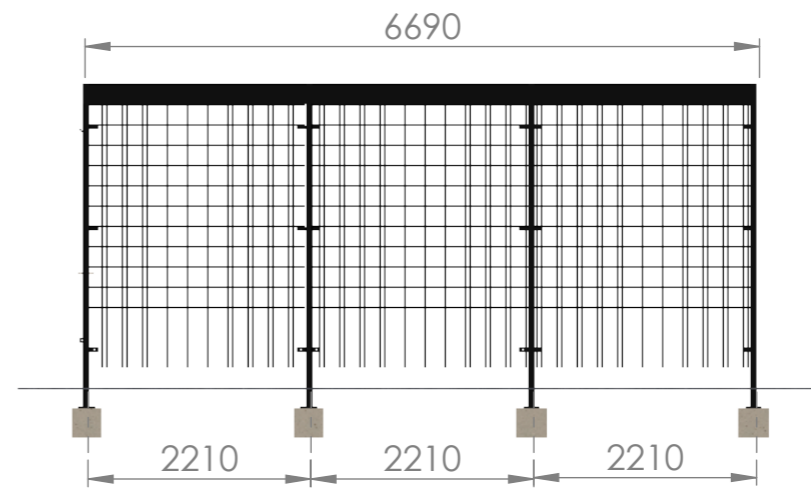

CuBic Up single-sided first, second, last section

(measurements in mm)

CuBic double-sided first, second, last section

(measurements in mm)

CuBic double-sided, 20 bicycle places

(measurements in mm)

CuBic double-sided, 32 bicycle places

(measurements in mm)

CuBic singler-sided - 10 bicycle places

(measurements in mm)

CuBic single-sided - 16 bicycle places

(measurements in mm)

CuBic single-sided first, second, last section

(measurements in mm)

CuBic Up double-sided, 40 bicycle places

(measurements in mm)

CuBic Up double-sided, 64 bicycle places

(measurements in mm)

CuBic Up double-sided first, second, last section

(measurements in mm)

CuBic Up single-sided - 20 bicycle places

(measurements in mm)

CuBic Up single-sided - 32 bicycle places

(measurements in mm)