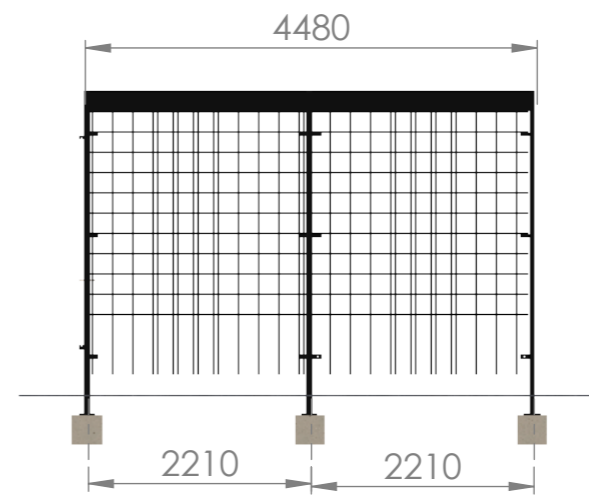

CuBic Up single-sided first, second, last section

(measurements in mm)

CuBic double-sided first, second, last section

(measurements in mm)

CuBic double-sided, 20 bicycle places

(measurements in mm)

CuBic double-sided, 32 bicycle places

(measurements in mm)

CuBic singler-sided - 10 bicycle places

(measurements in mm)

CuBic single-sided - 16 bicycle places

(measurements in mm)

CuBic single-sided first, second, last section

(measurements in mm)

CuBic Up double-sided, 40 bicycle places

(measurements in mm)

CuBic Up double-sided, 64 bicycle places

(measurements in mm)

CuBic Up double-sided first, second, last section

(measurements in mm)

CuBic Up single-sided - 20 bicycle places

(measurements in mm)

CuBic Up single-sided - 32 bicycle places

(measurements in mm)