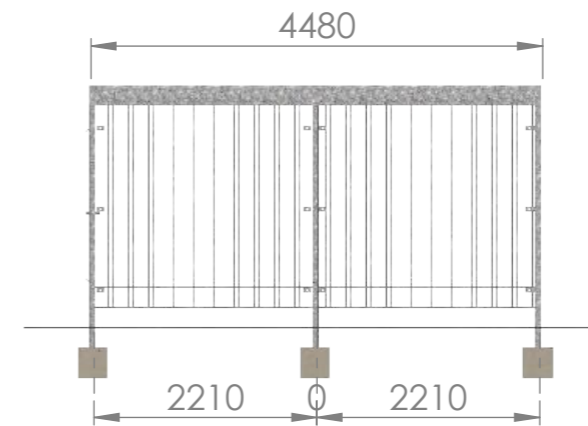

CuBic Up single-sided first, second, last section

(measurements in mm)

CuBic double-sided first, second, last section

(measurements in mm)

CuBic double-sided, 20 bicycle places

(measurements in mm)

CuBic double-sided, 32 bicycle places

(measurements in mm)

CuBic singler-sided - 10 bicycle places

(measurements in mm)

CuBic single-sided - 16 bicycle places

(measurements in mm)

CuBic single-sided first, second, last section

(measurements in mm)

CuBic Up double-sided, 40 bicycle places

(measurements in mm)

CuBic Up double-sided, 64 bicycle places

(measurements in mm)

CuBic Up double-sided first, second, last section

(measurements in mm)

CuBic Up single-sided - 20 bicycle places

(measurements in mm)

CuBic Up single-sided - 32 bicycle places

(measurements in mm)