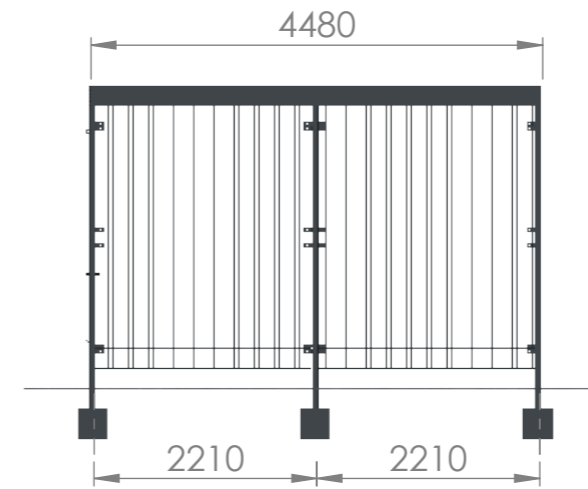

CuBic Up single-sided first, second, last section

(measurements in mm)

CuBic double-sided first, second, last section

(measurements in mm)

CuBic double-sided, 20 bicycle places

(measurements in mm)

CuBic double-sided, 32 bicycle places

(measurements in mm)

CuBic singler-sided - 10 bicycle places

(measurements in mm)

CuBic single-sided - 16 bicycle places

(measurements in mm)

CuBic single-sided first, second, last section

(measurements in mm)

CuBic Up double-sided, 40 bicycle places

(measurements in mm)

CuBic Up double-sided, 64 bicycle places

(measurements in mm)

CuBic Up double-sided first, second, last section

(measurements in mm)

CuBic Up single-sided - 20 bicycle places

(measurements in mm)

CuBic Up single-sided - 32 bicycle places

(measurements in mm)