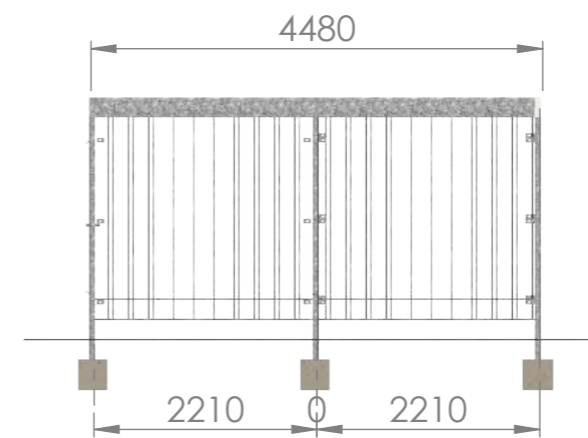

CuBic Up single-sided first, second, last section

(measurements in mm)

CuBic double-sided first, second, last section

(measurements in mm)

CuBic double-sided, 20 bicycle places

(measurements in mm)

CuBic double-sided, 32 bicycle places

(measurements in mm)

CuBic singler-sided - 10 bicycle places

(measurements in mm)

CuBic single-sided - 16 bicycle places

(measurements in mm)

CuBic single-sided first, second, last section

(measurements in mm)

CuBic Up double-sided, 40 bicycle places

(measurements in mm)

CuBic Up double-sided, 64 bicycle places

(measurements in mm)

CuBic Up double-sided first, second, last section

(measurements in mm)

CuBic Up single-sided - 20 bicycle places

(measurements in mm)

CuBic Up single-sided - 32 bicycle places

(measurements in mm)