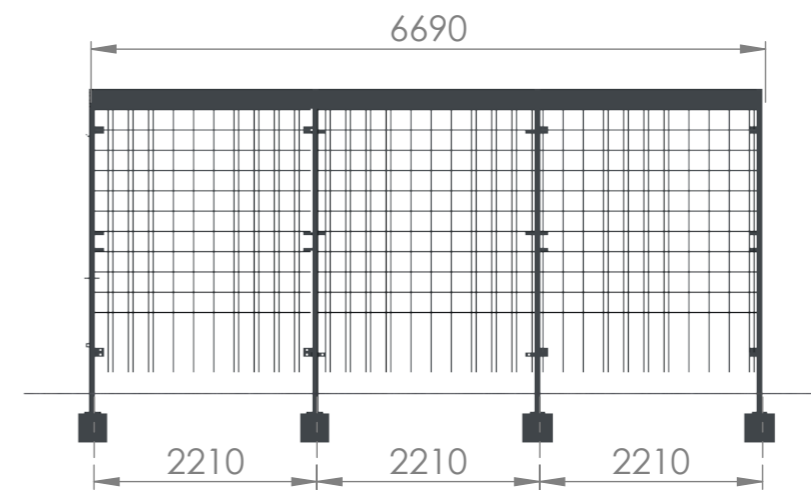

CuBic Up single-sided first, second, last section

(measurements in mm)

CuBic double-sided first, second, last section

(measurements in mm)

CuBic double-sided, 20 bicycle places

(measurements in mm)

CuBic double-sided, 32 bicycle places

(measurements in mm)

CuBic singler-sided - 10 bicycle places

(measurements in mm)

CuBic single-sided - 16 bicycle places

(measurements in mm)

CuBic single-sided first, second, last section

(measurements in mm)

CuBic Up double-sided, 40 bicycle places

(measurements in mm)

CuBic Up double-sided, 64 bicycle places

(measurements in mm)

CuBic Up double-sided first, second, last section

(measurements in mm)

CuBic Up single-sided - 20 bicycle places

(measurements in mm)

CuBic Up single-sided - 32 bicycle places

(measurements in mm)