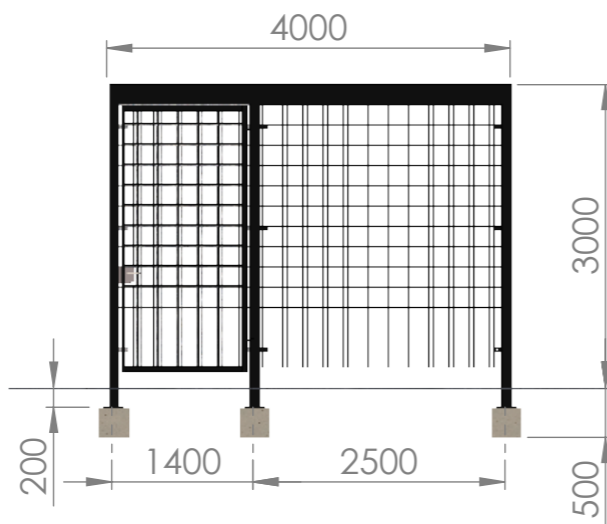

CuBic Up single-sided first, second, last section

(measurements in mm)

CuBic double-sided first, second, last section

(measurements in mm)

CuBic double-sided, 20 bicycle places

(measurements in mm)

CuBic double-sided, 32 bicycle places

(measurements in mm)

CuBic singler-sided - 10 bicycle places

(measurements in mm)

CuBic single-sided - 16 bicycle places

(measurements in mm)

CuBic single-sided first, second, last section

(measurements in mm)

CuBic Up double-sided, 40 bicycle places

(measurements in mm)

CuBic Up double-sided, 64 bicycle places

(measurements in mm)

CuBic Up double-sided first, second, last section

(measurements in mm)

CuBic Up single-sided - 20 bicycle places

(measurements in mm)

CuBic Up single-sided - 32 bicycle places

(measurements in mm)