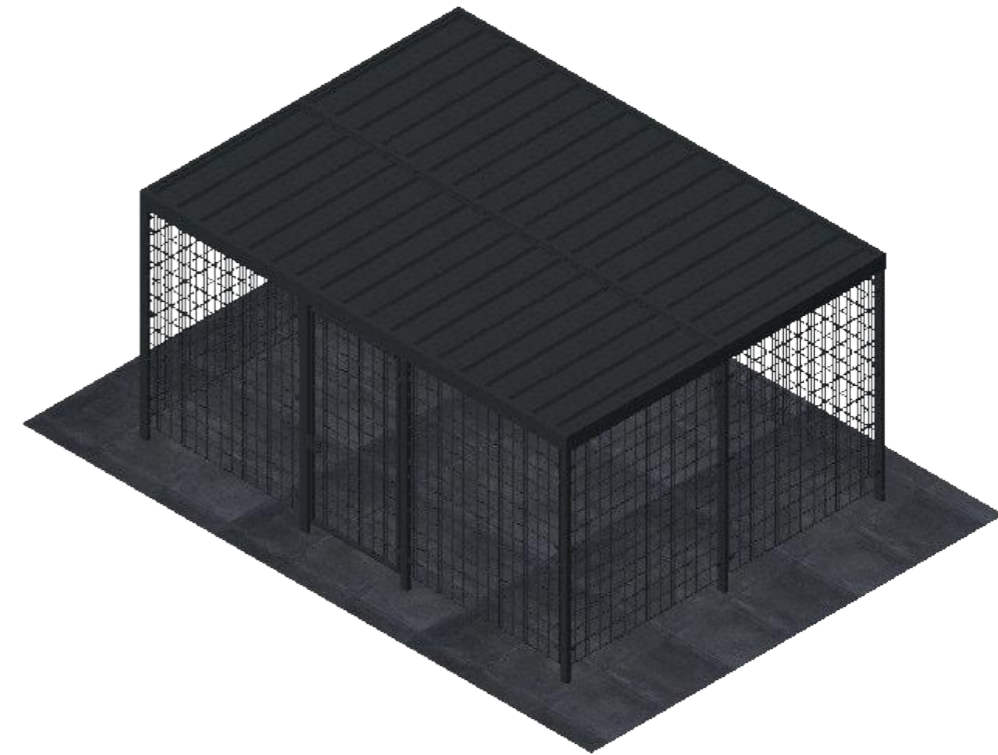

CuBic Up single-sided first, second, last section

(measurements in mm)

CuBic double-sided first, second, last section

(measurements in mm)

CuBic double-sided, 20 bicycle places

(measurements in mm)

CuBic double-sided, 32 bicycle places

(measurements in mm)

CuBic singler-sided - 10 bicycle places

(measurements in mm)

CuBic single-sided - 16 bicycle places

(measurements in mm)

CuBic single-sided first, second, last section

(measurements in mm)

CuBic Up double-sided, 40 bicycle places

(measurements in mm)

CuBic Up double-sided, 64 bicycle places

(measurements in mm)

CuBic Up double-sided first, second, last section

(measurements in mm)

CuBic Up single-sided - 20 bicycle places

(measurements in mm)

CuBic Up single-sided - 32 bicycle places

(measurements in mm)